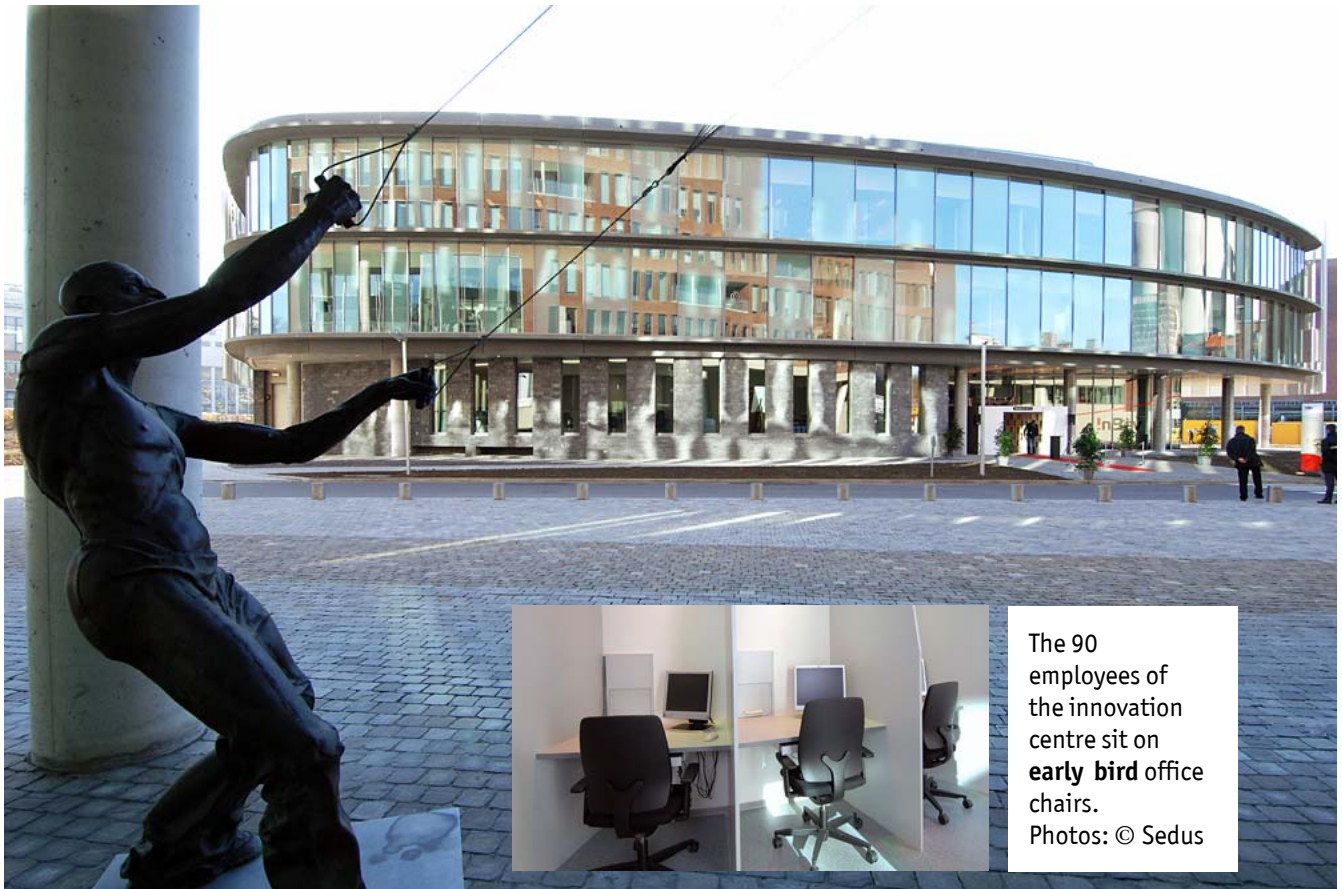

Reference projects

inBev brewery, GITEC Architects: Poponcini & Lootens

inBev
GITEC Global Innovation
and Technology Centre
Brouwerijplein
Leuven
Belgium

Completed in: 2006

Furniture:
early bird

The 90 employees of the innovation centre sit on **early bird** office chairs.
Photos: © Sedus

InBev, the Belgian brewery company, produces around 2000 types of beer and world-renowned beer brands.

In the new research laboratory near its headquarters, an international teams tests the beers produced worldwide and carries out experiments and microbiological investigations. New types of beer are also created here as well as the associated packaging.