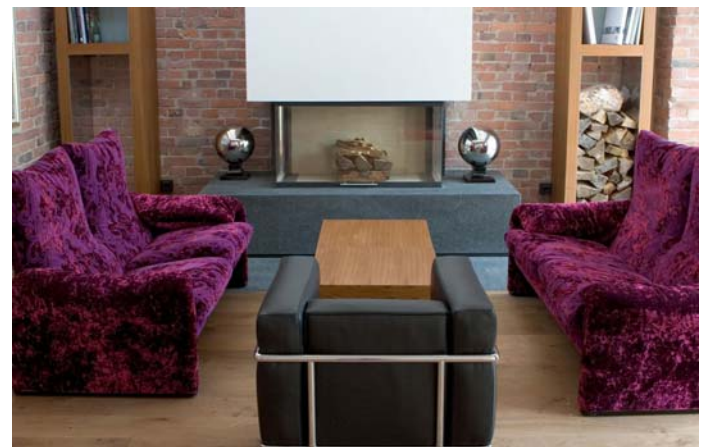

Hellmann Worldwide Logistics, Osnabrück
Interior design: Christian Kolde, Osnabrück

Hellmann Worldwide Logistics
Elbestrasse
Osnabrück
Germany

Completion: 2008
Products: **silent rush,**
relations

According to the latest findings, informal meetings are essential for better and more efficient interdisciplinary collaboration. Ideally, places that support this function are intentionally planned as attractors. In Hellmann's headquarters, everything was thought of: even the fire in the fireplace can "weld" colleagues together.