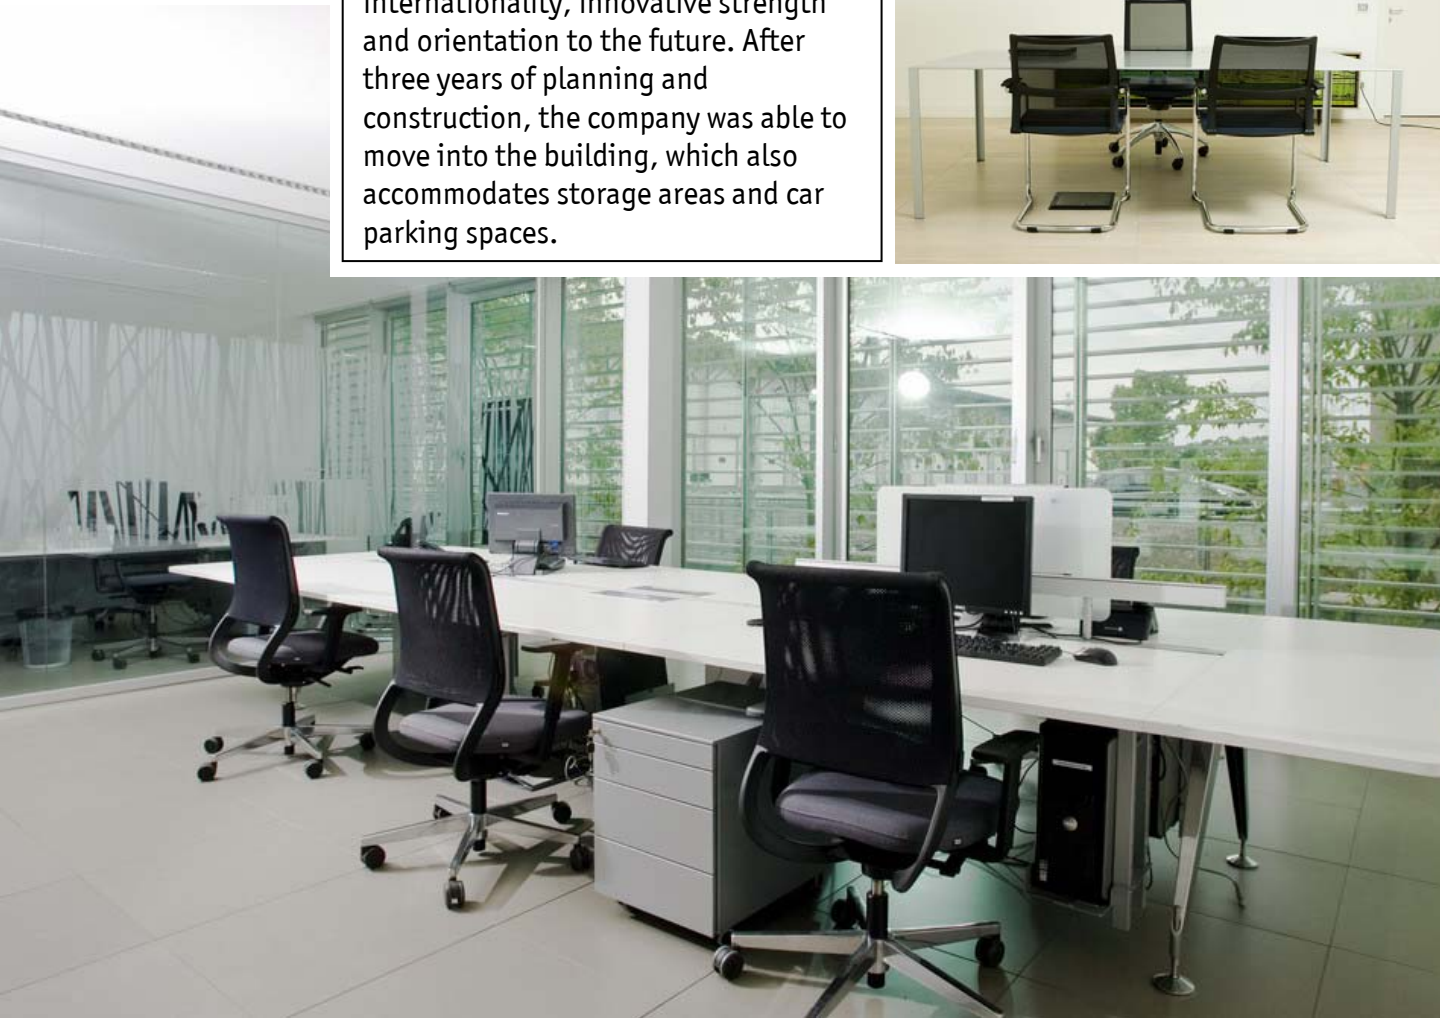

Photos: © Sedus

The haulage company located in the north of Italy has been operating for over 30 years. Logistics control is exercised centrally from the company's main offices in Montebelluna, where a new headquarters has now been erected. Here, 35 branches and other locations on 5 continents are controlled. The company's new building with 150 workstations is intended to express the company's internationality, innovative strength and orientation to the future. After three years of planning and construction, the company was able to move into the building, which also accommodates storage areas and car parking spaces.