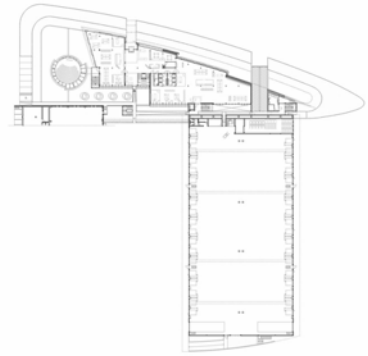

DB Group, Montebelluna, Italy
Architecture: Studio Righetto, Venice, Italy

DB Group Spa
Via Veltrina Sud
Montebelluna (Treviso)
Italy

Completion date: 2009

Products:
**invitation, netwin,
open up, activation**

The haulage company located in the north of Italy has been operating for over 30 years. Logistics control is exercised centrally from the company's main offices in Montebelluna, where a new headquarters has now been erected. Here, 35 branches and other locations on 5 continents are controlled. The company's new building with 150 workstations is intended to express the company's internationality, innovative strength and orientation to the future. After three years of planning and construction, the company was able to move into the building, which also accommodates storage areas and car parking spaces.